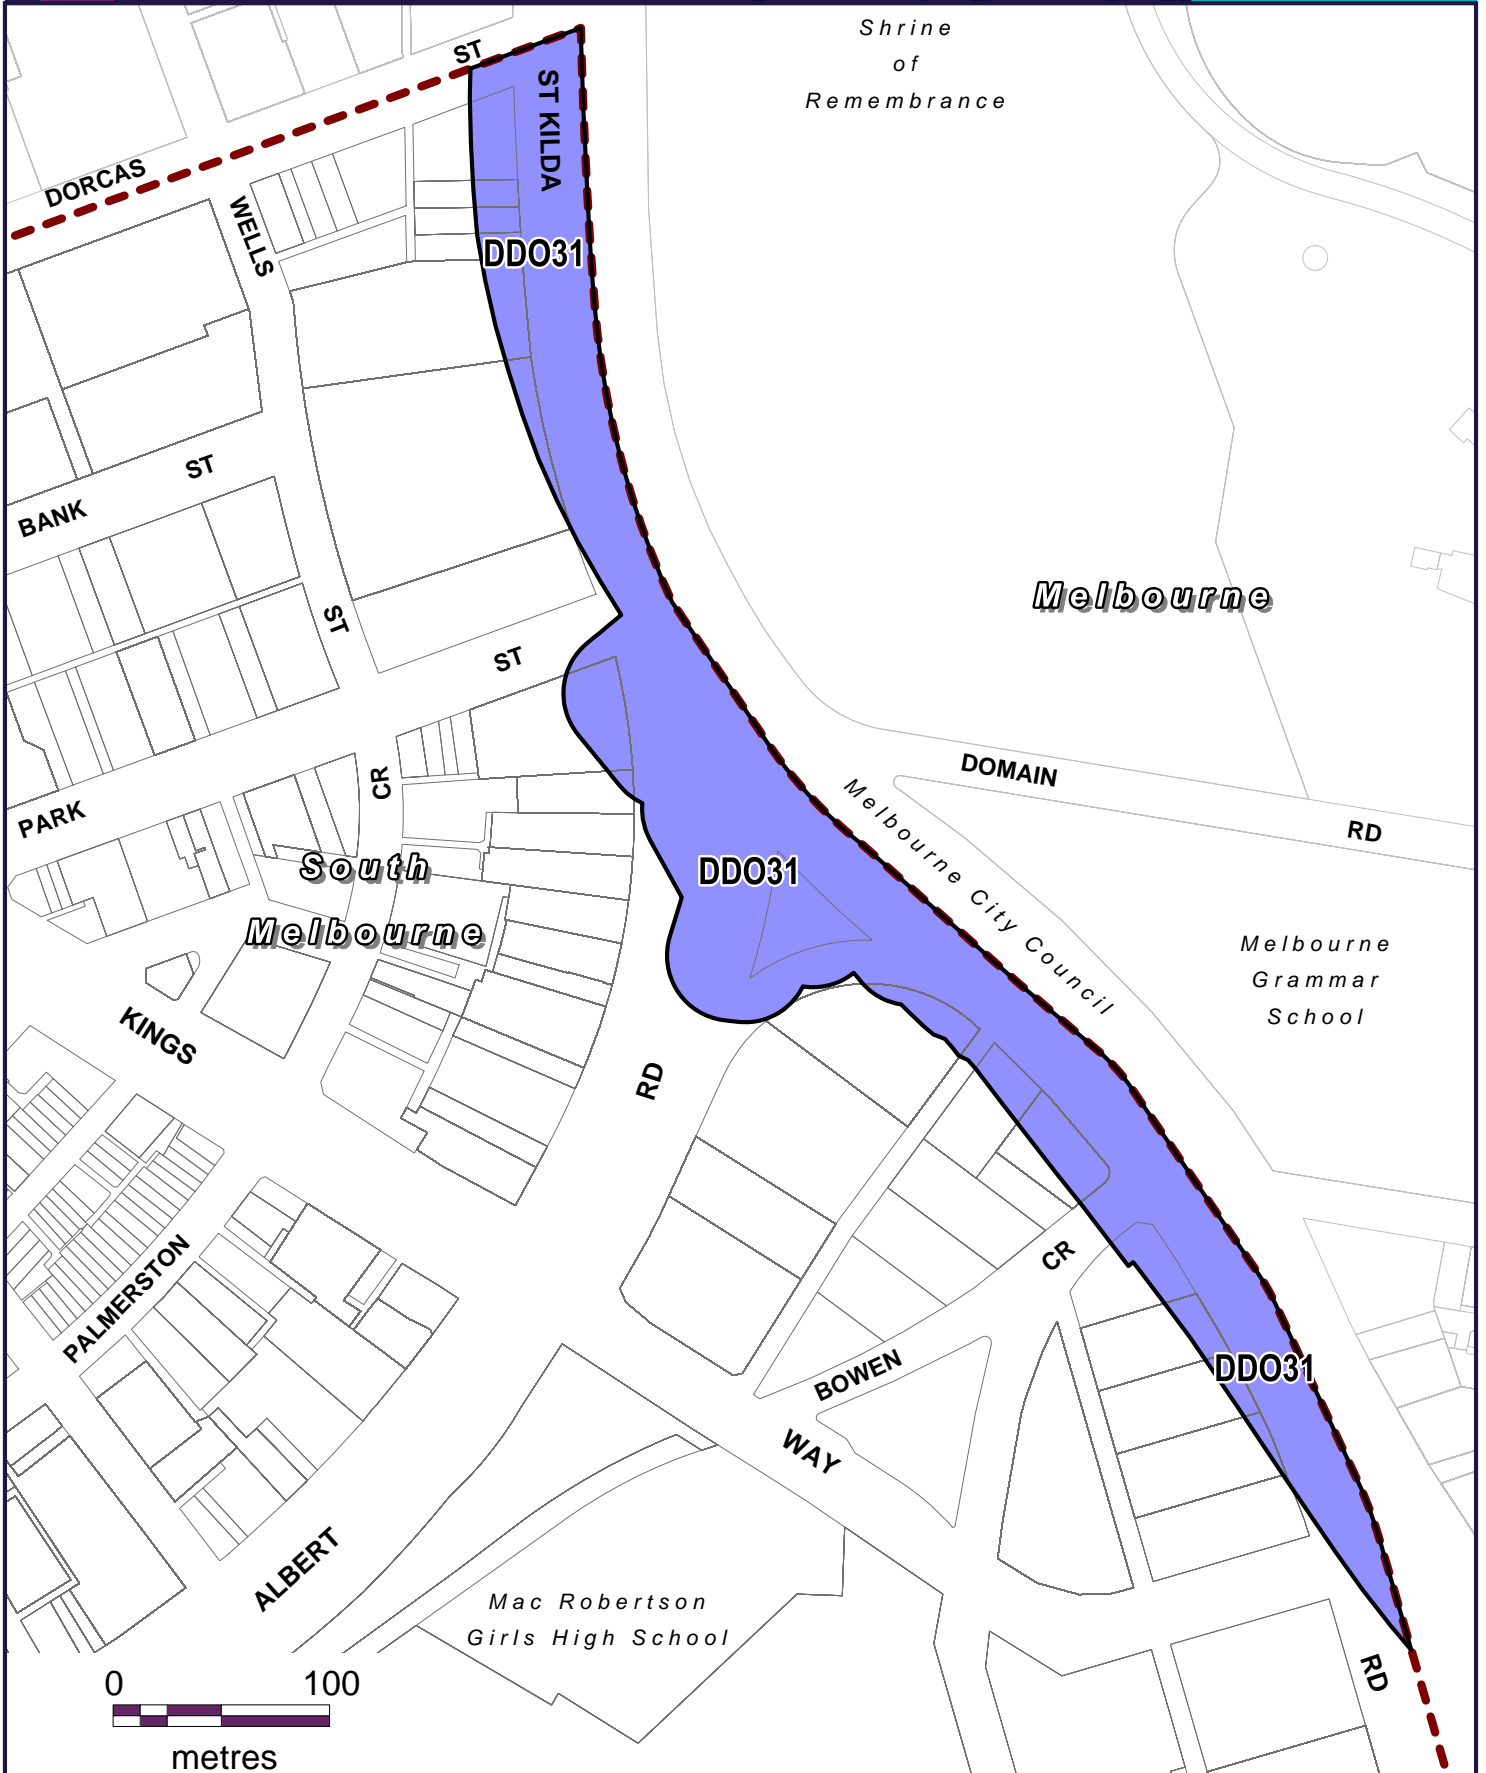

PORT PHILLIP PLANNING SCHEME

LEGEND

DDO31 Design and Development Overlay - Schedule 31

Part of Planning Scheme Map 4DDO

AMENDMENT GC45