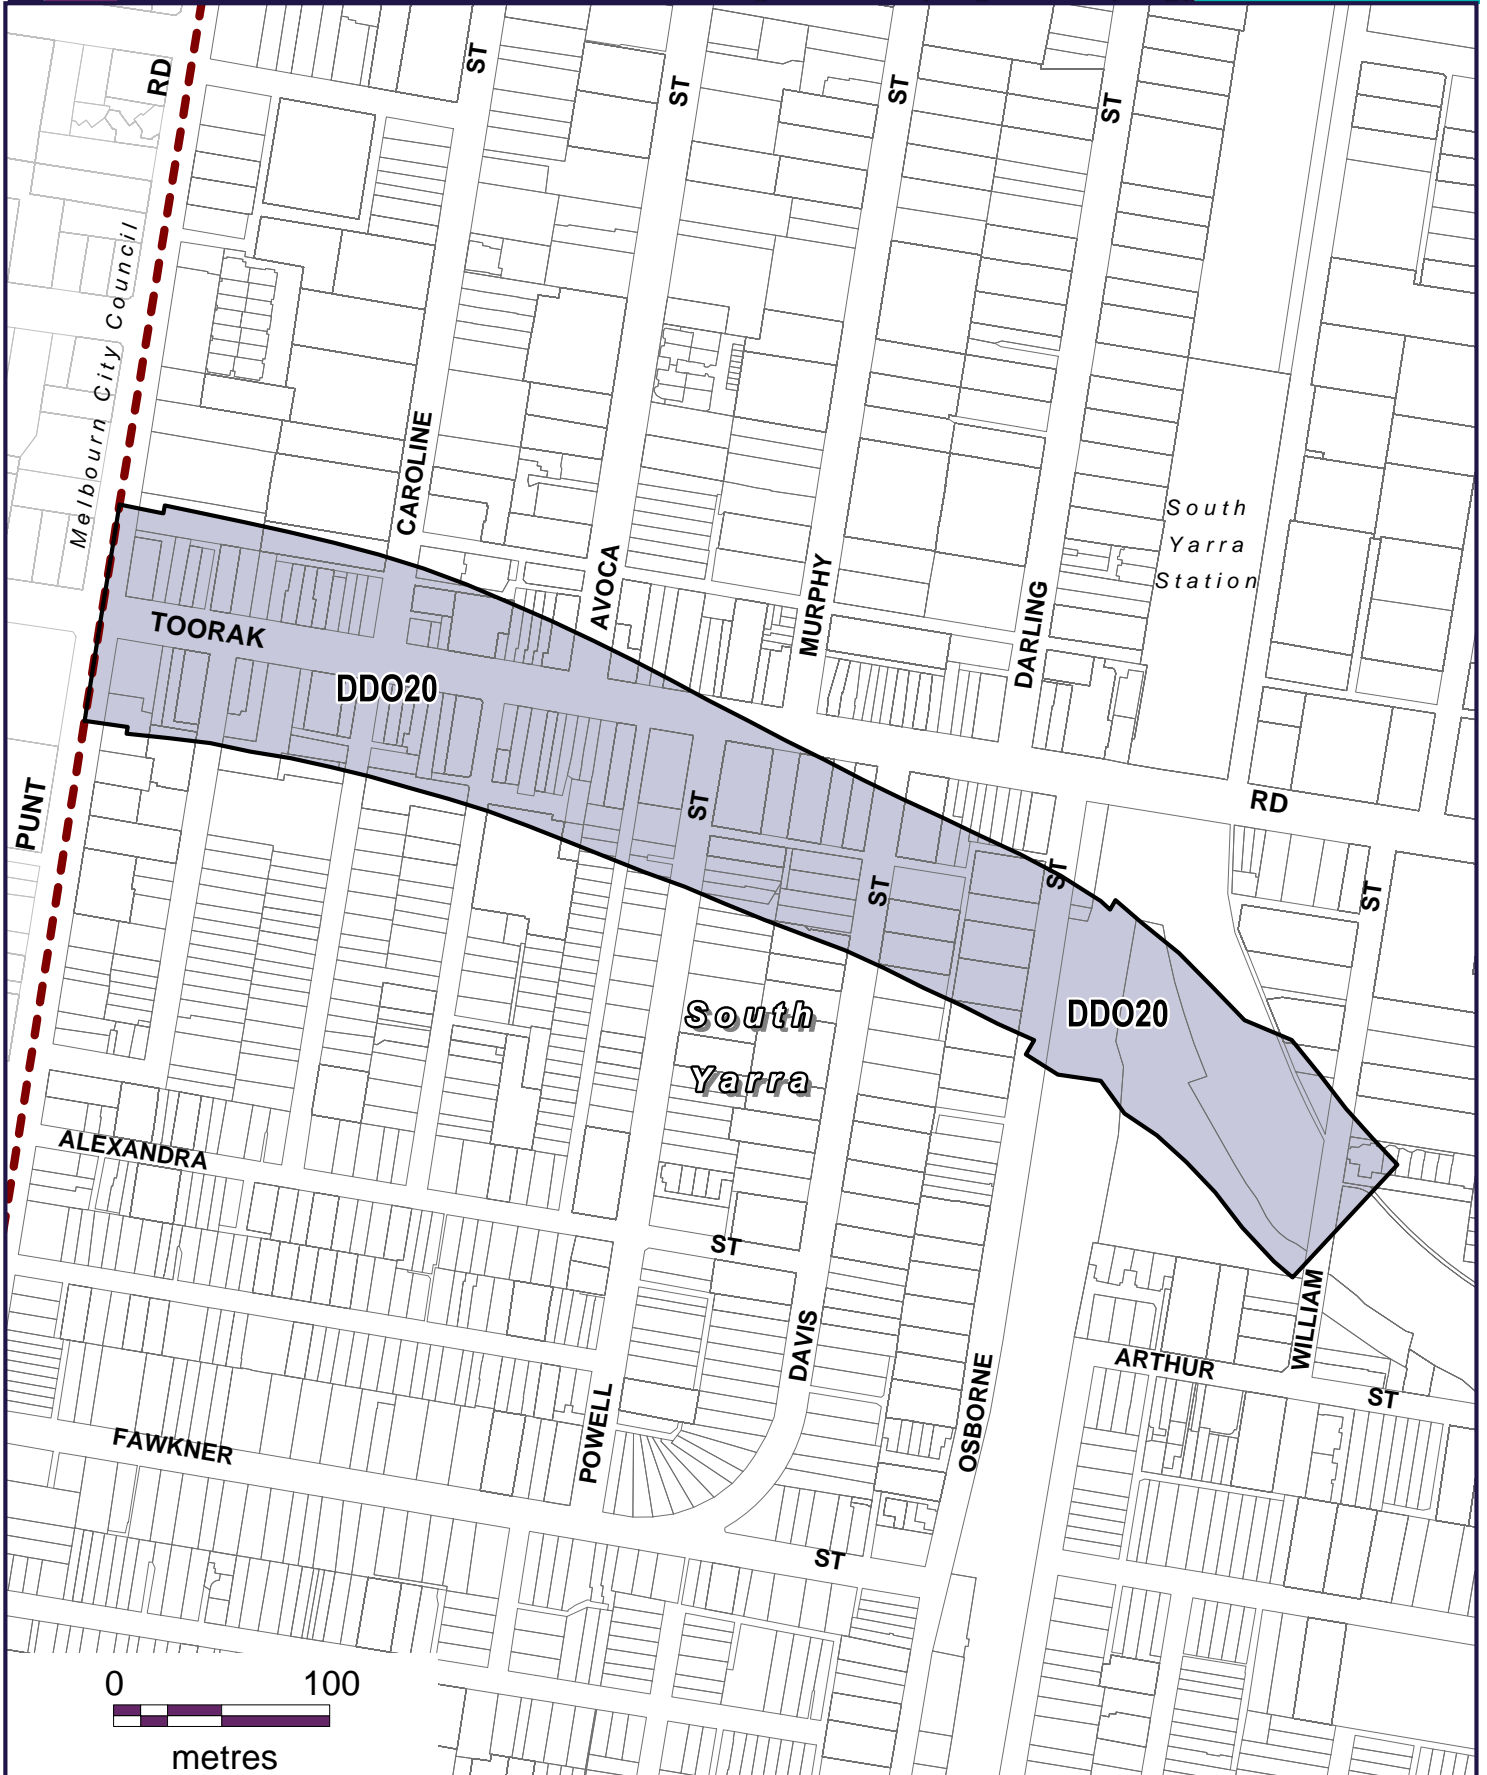

STONNINGTON PLANNING SCHEME

LEGEND

DD020 Design and Development Overlay - Schedule 20

Part of Planning Scheme Map 1DDO

AMENDMENT GC45