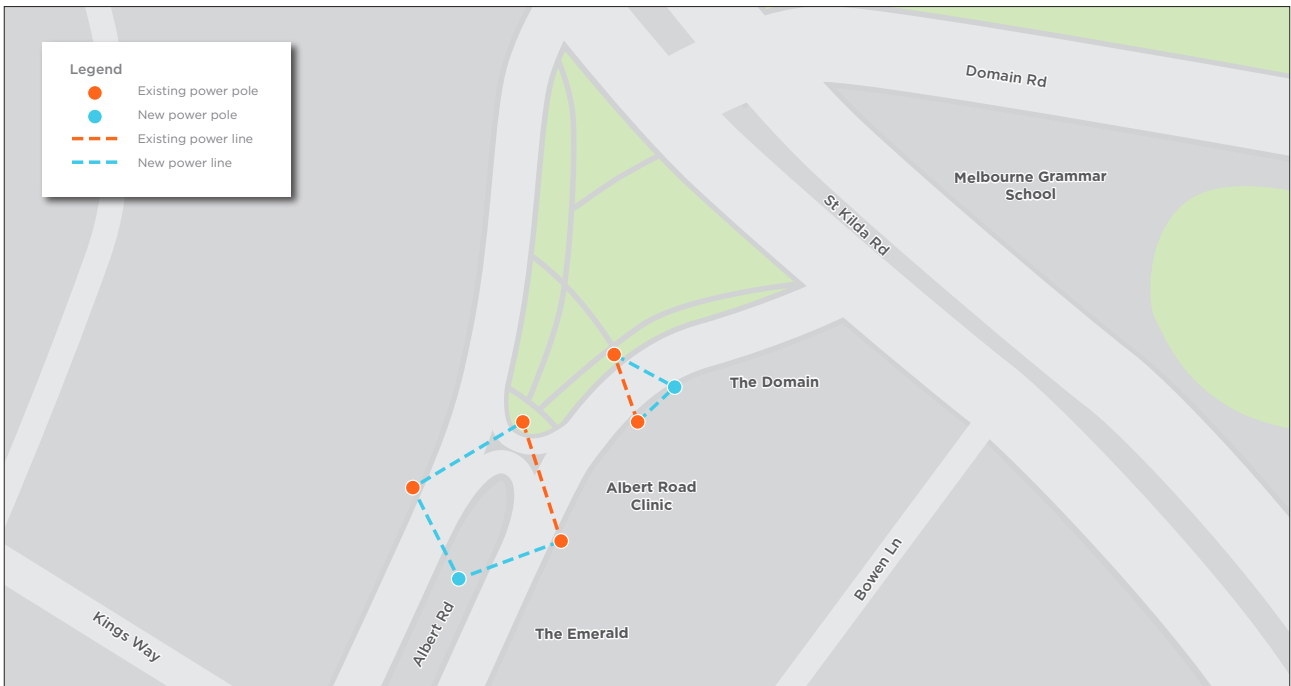

Indicative only